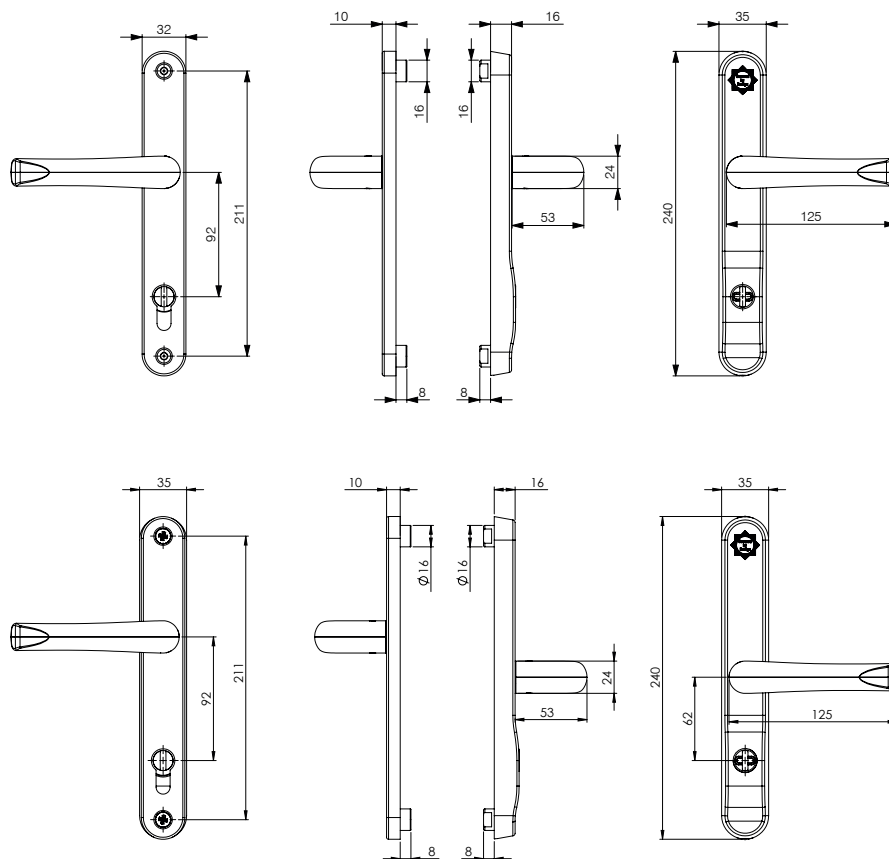

### Universal

Suitable for both left and right handed doors, 240mm backplate to suit most popular lock sizes

## Dimensional Drawings.