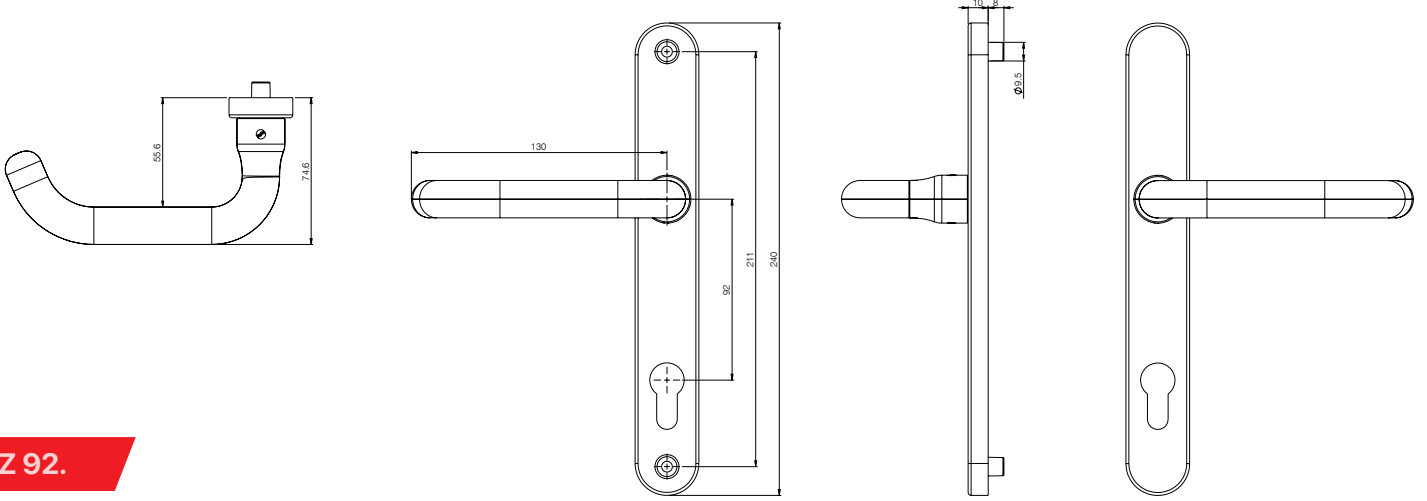

SUPA™ SAFETY STAINLESS STEEL. DOOR HANDLE

Technical Specification.

Manufactured from grade 304 stainless steel.

PZ 92.