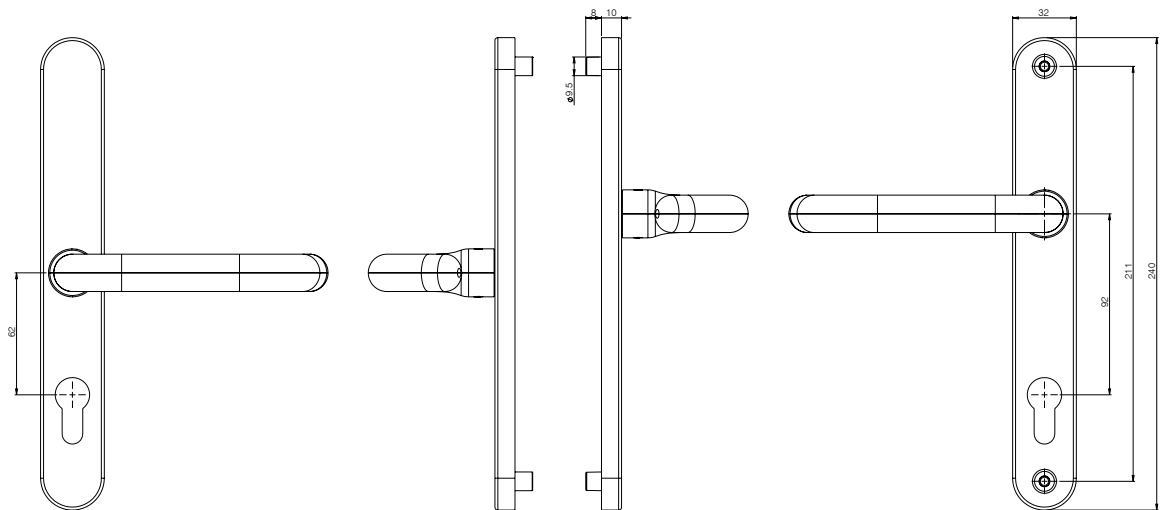

PZ 92/62.

Part Numbers.

		PZ	Backplate (mm)	Polished Stainless Steel	Brushed Stainless Steel	Polished Gold PVD Stainless Steel	Brushed Gold PVD Stainless Steel*	Black Powder Coated Stainless Steel	White Powder Coated Stainless Steel
Supa™ Safety Door Handle	Lever/ Lever	92	240	570701	570702	570704	570703*	570707	570708
Supa™ Safety Door Handle	Lever/ Lever	92/62	240	570741	570742	570744	570743*	570747	570748

Box quantity 10

*special order

Call our sales office directly
01327 312 400

Email
sales@mila.co.uk

Visit
mila.co.uk