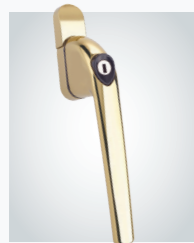

Hero™ Espag Handles

Hardware Essentials to Rely On.

Quality without compromise.

Manufactured from a high performance zinc alloy, Hero™ espag handles are simple to fit, easy to operate and suitable for PVCu, aluminium and timber casement windows.

The modern handle design features an ergonomic lever contoured to the shape of your hand, and tear drop button which offers comfort during use. The rose features our patented simple slide-and-clip into place screw cover.

The Hero™ espag handle range has been independently tested to 50,00 cycles for guaranteed operational reliability and salt spray tested to industry standards for a long lasting finish.

At a Glance...

5 suited finishes

9 pin lengths to suit common profiles

Inline and offset levers

Supplied complete with 2 fixing screws, 1 key and 2 cover caps as standard

Corrosion resistance - salt spray tested to BSEN 1670 grade 4 for plated finishes and grade 5 for powder coated finishes

5 Suited Finishes.

Polished Gold