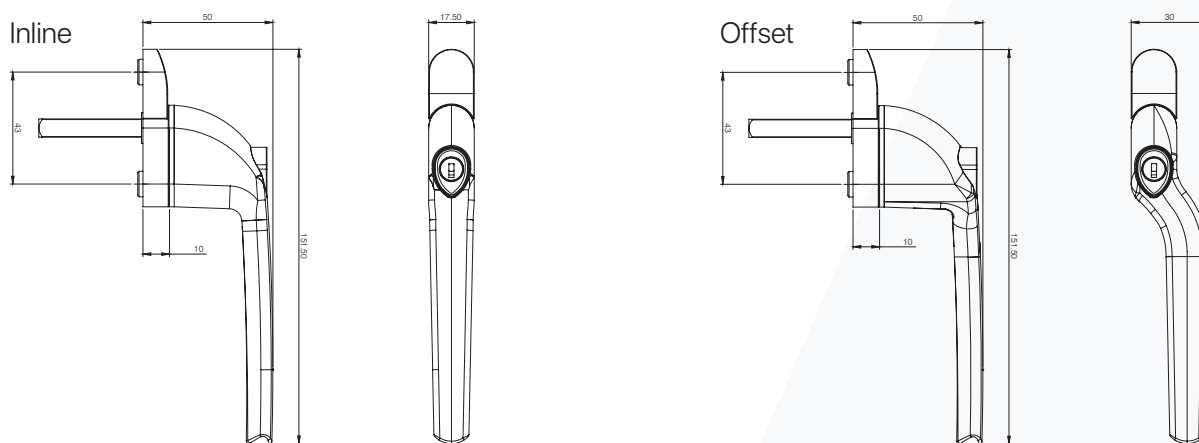

Ergonomic
Curved lever contoured
to the shape of your hand
for a comfortable grip

Intelligent
positive stop on the rose of
the offset lever to prevent
gearbox over-stressing

Part Numbers & Dimensional Drawings.