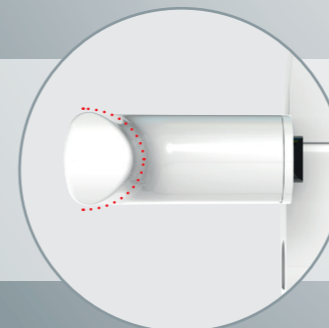

The modern handle design features an ergonomic lever contoured to the shape of your hand, and tear drop button which offers comfort during use. The rose features our patented simple slide-and-clip into place screw cover.

Smooth Satin Chrome

White

Black

Patented
simple slide-and-clip,
colour-matched screw cover

Ergonomic
tear-shaped button
with smooth operation

Reliable
tested to 50,000 cycles

Comfortable
rounded lever grip

Weather Resistant
salt spray tested to
480 hours

Ergonomic
Curved lever contoured
to the shape of your hand
for a comfortable grip

Intelligent
positive stop on the rose of
the offset lever to prevent
gearbox over-stressing

Part Numbers & Dimensional Drawings.