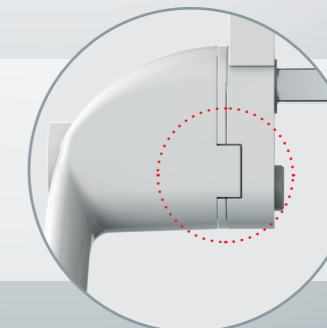

The modern handle design features an ergonomic lever contoured to the shape of your hand, and tear drop button which offers comfort during use. The rose features our patented simple slide-and-clip into place screw cover.

9 pin lengths to suit common profiles

Inline and offset levers

Supplied complete with 2 fixing screws, 1 key and 2 cover caps as standard

Corrosion resistance - salt spray tested to BSEN 1670 grade 4 for plated finishes and grade 5 for powder coated finishes

Smooth Satin Chrome

White

Black

Patented
simple slide-and-clip,
colour-matched screw cover

Ergonomic
tear-shaped button
with smooth operation

Reliable
tested to 50,000 cycles

Comfortable
rounded lever grip

Weather Resistant
salt spray tested to
480 hours

Ergonomic
Curved lever contoured
to the shape of your hand
for a comfortable grip

Intelligent
positive stop on the rose of
the offset lever to prevent
gearbox over-stressing

Part Numbers & Dimensional Drawings.