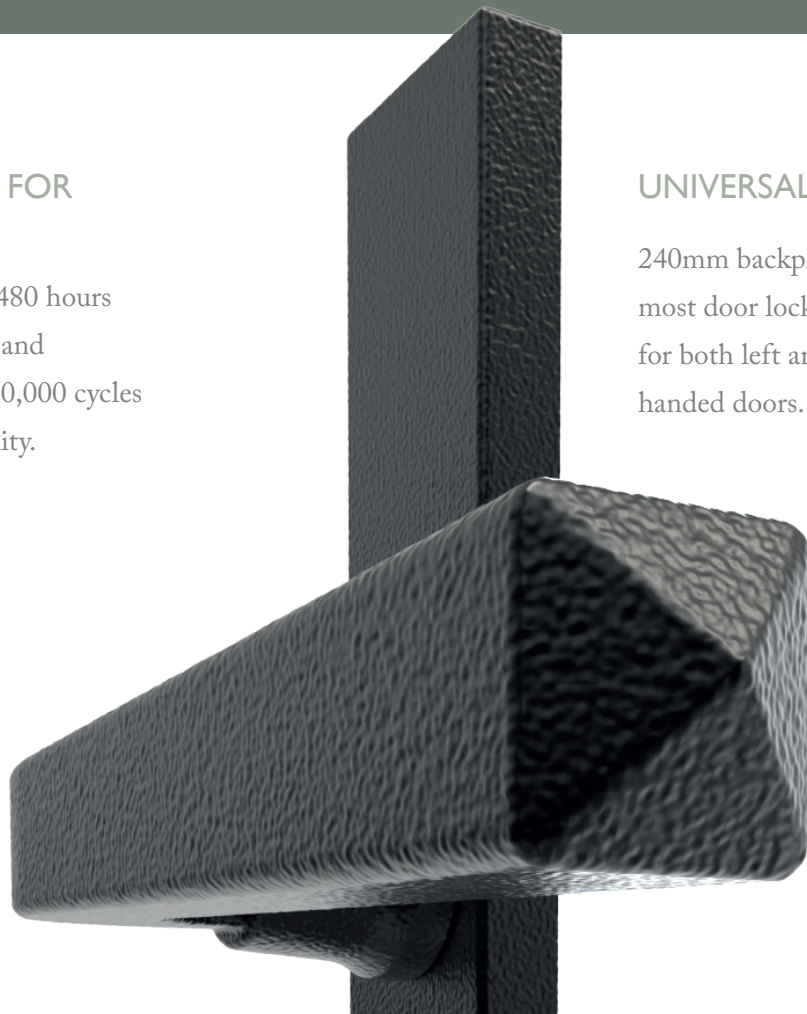

DIAMOND DETAIL

Authentic diamond shaped lever tip for a timeless aesthetic

CONTEMPORARY

A range of polished finishes add a Modern Heritage twist

EASY OPERATION

Integrated spring mechanism ensures consistent lever return to 90°

UNIVERSAL

240mm backplate to suit most door locks. Suitable for both left and right handed doors.

9 SUITED MODERN & CLASSIC FINISHES

Matching Letterplate Available

Heritage Black

Matching Letterplate Available

INTELLIGENT DESIGN

Push to fit, our design-registered edge-to-edge screw cover is simple to fit and cleverly designed to incorporate a faux clocked screw detail for authentic styling

ADDED SECURITY

Push button to operate, key to dead lock