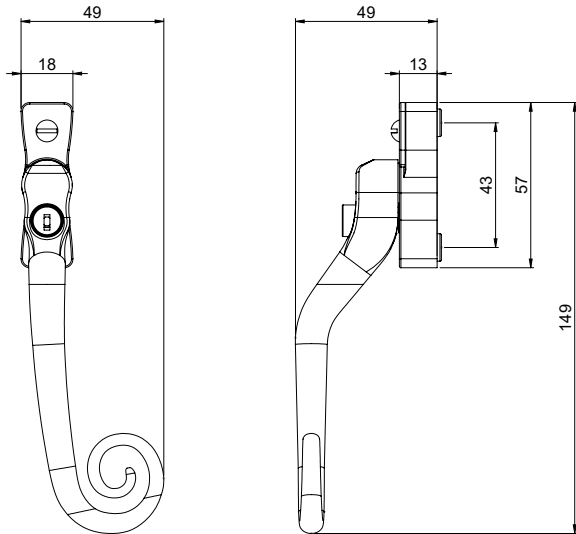

HERITAGE

ESPAG HANDLE RANGE

TECHNICAL DRAWINGS

Monkey Tail