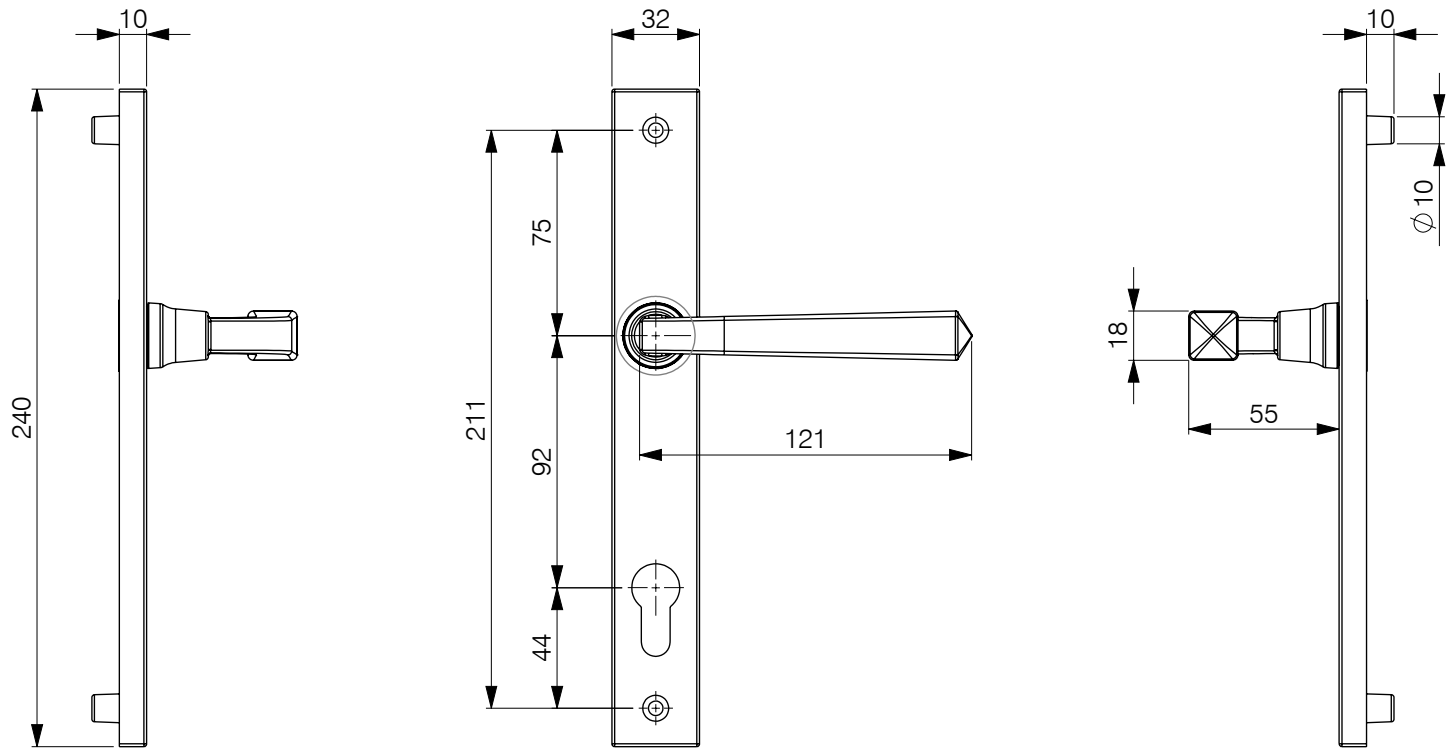

TECHNICAL DRAWINGS

PART NUMBERS

Description	Backplate length	PZ	Heritage Black	Heritage Pewter	Pewter Patina	Antique Bronze	Polished Chrome	Polished PVD Gold	Smooth Satin	Matt Black	White
Heritage Door Handle	240mm	92	702000	702001	702007	702008	702004	702005	702006	702002	702003
70mm Fixing Pack	-	-	702270	702271	702277	702278	702274	702275	702279	702272	702273