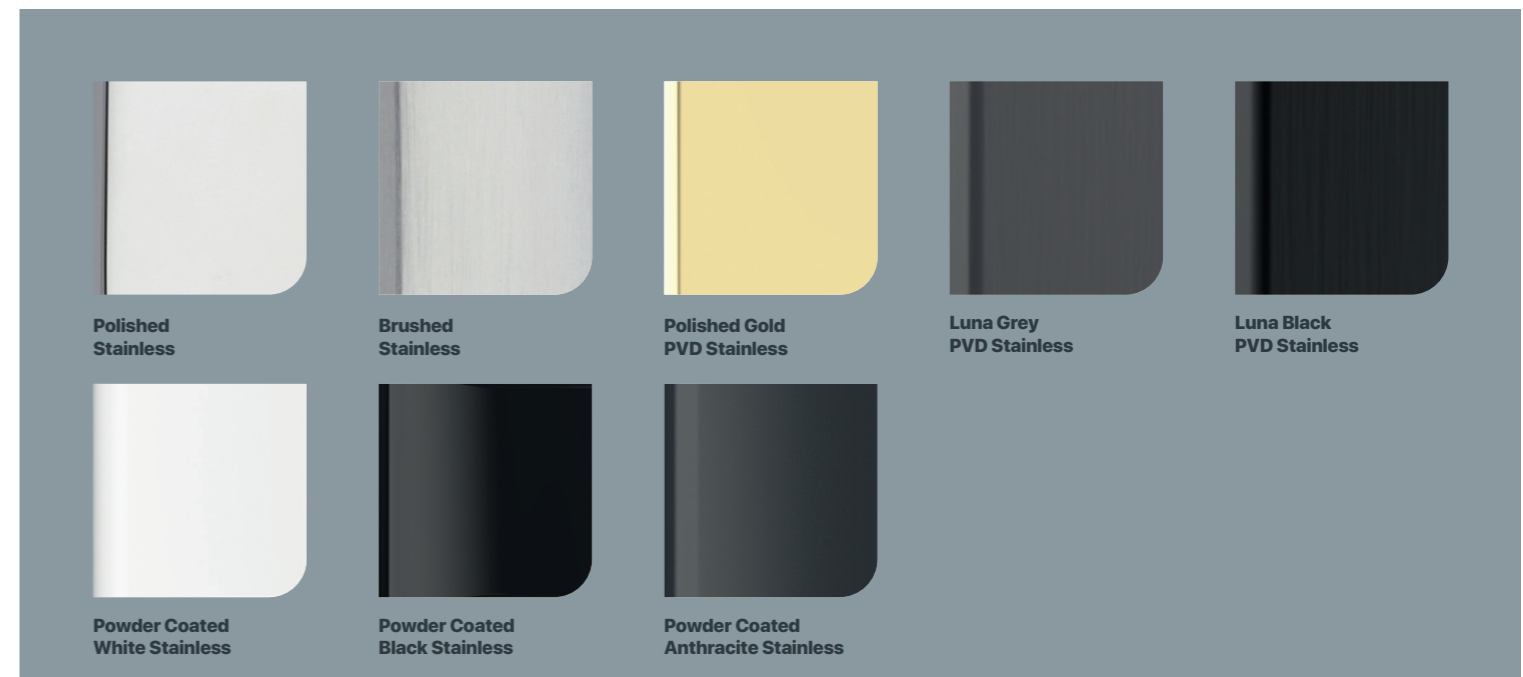

8 Suited Stainless Steel Finishes.