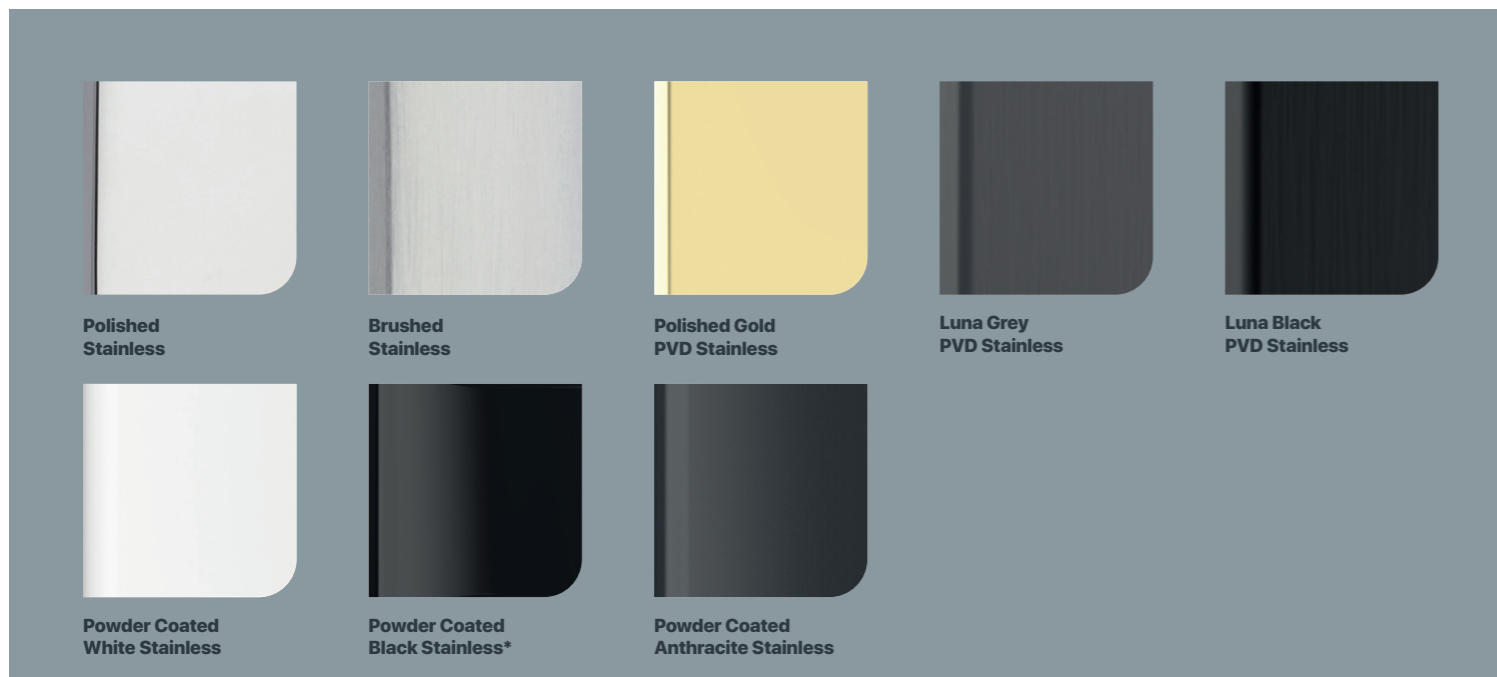

8 Suited Stainless Steel Finishes.

*Special order only

Stainless Steel Tilt Before Turn (TBT) Handle.

The Harbour TBT Handle is the industry's first Stainless Steel Tilt Before Turn handle with an integral key-locking mechanism. Lockable in closed and tilt positions for enhanced safety and peace of mind. Sleek and seamless aesthetics with a color-matched, edge-to-edge screw cover cap.