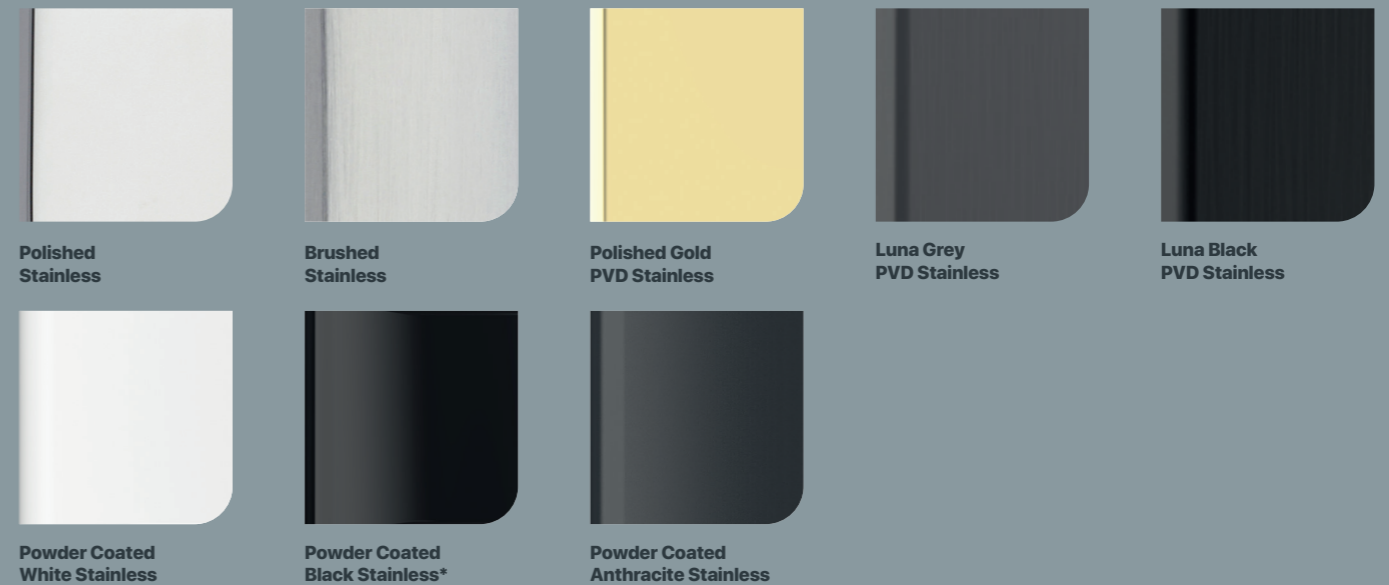

8 Suited Stainless Steel Finishes.

*Special order only

Stainless Steel Espag Handle.

The Harbour Espag Handle has the industry's first, Stainless Steel, patent-pending, integral key-locking latch mechanism with sleek aesthetics and a color-matched, edge-to-edge screw cover cap.