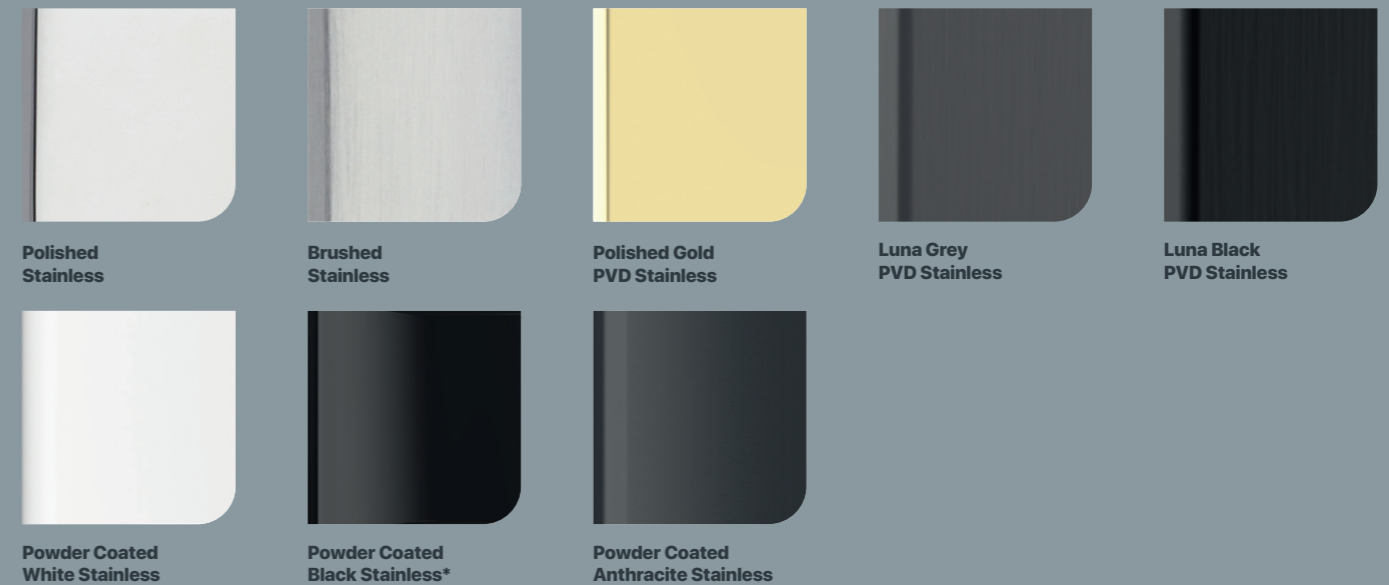

8 Suited Stainless Steel Finishes.