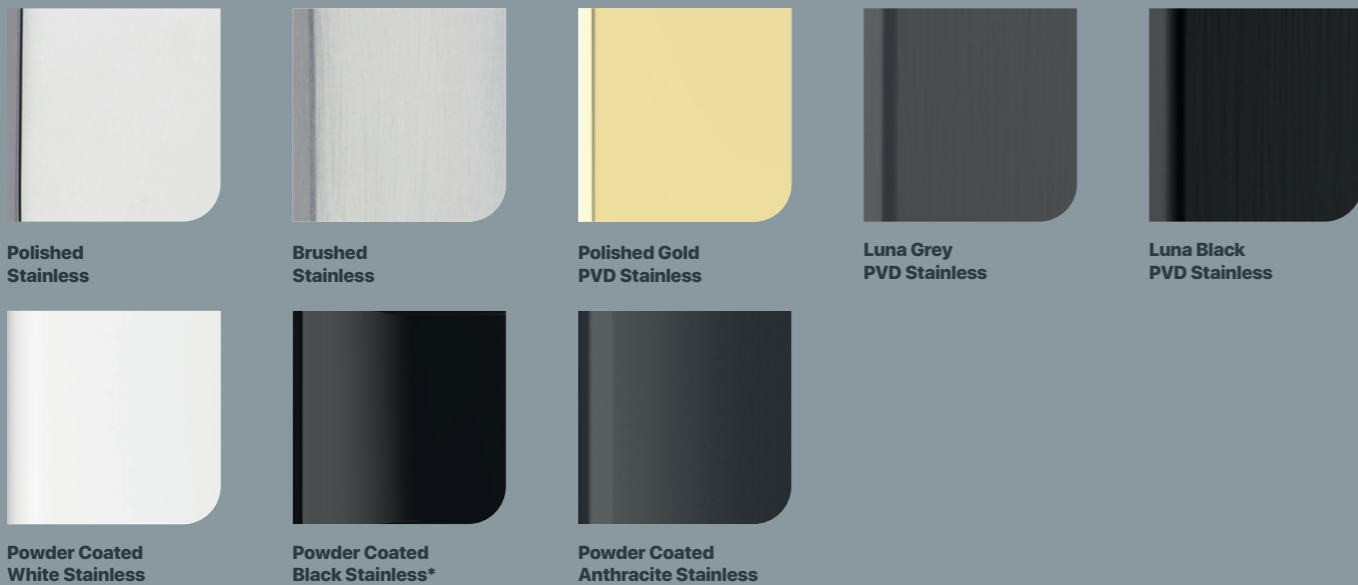

8 Suited Stainless Steel Finishes.

*Special order only

Stainless Steel Contemporary Door Knocker.

The Harbour Stainless Steel Door Knocker combines timeless style and exceptional durability. Designed for residential, it's the perfect balance of elegance and performance.