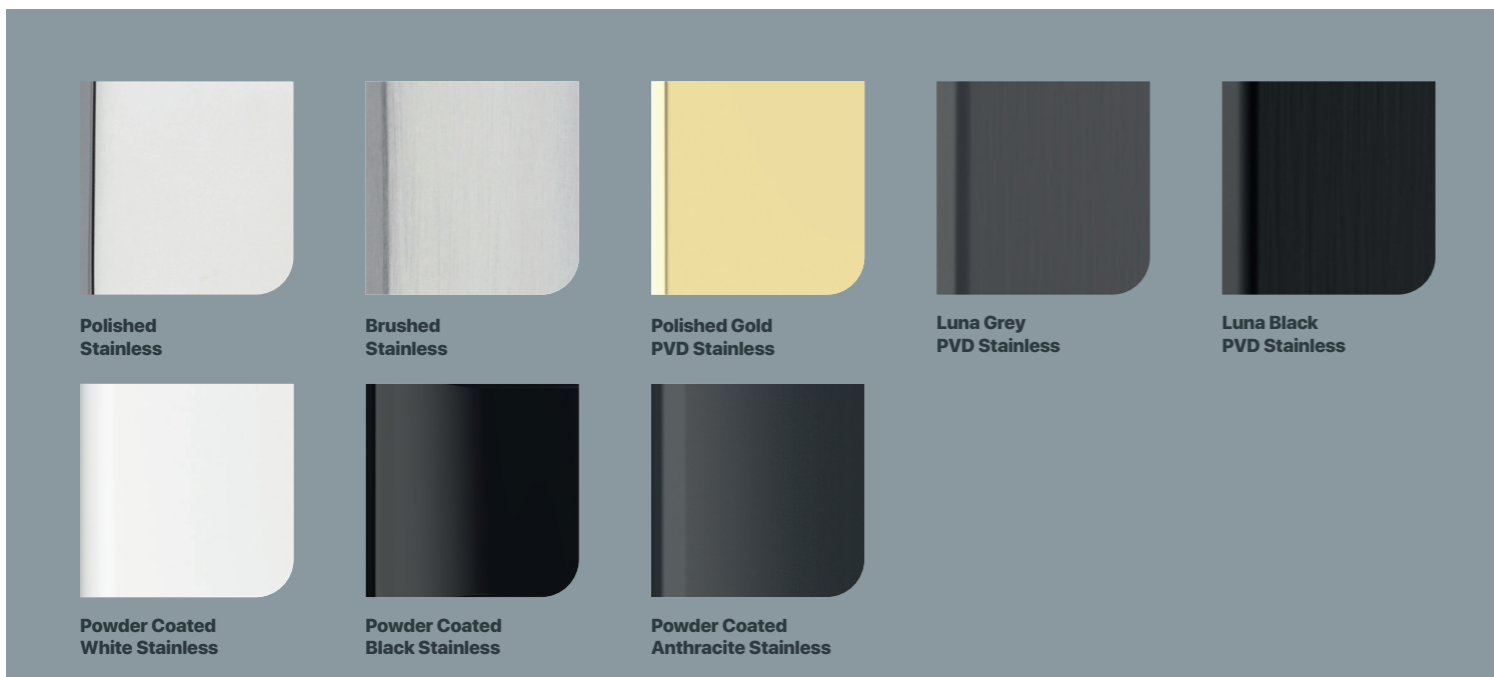

8 Suited Stainless Steel Finishes.

Stainless Steel Intermediate Bi-Fold Door Handle.

Experience premium quality and unmatched durability with the Harbour Stainless Steel Intermediate Bi-fold Door Handle, crafted for long-lasting performance in any setting.