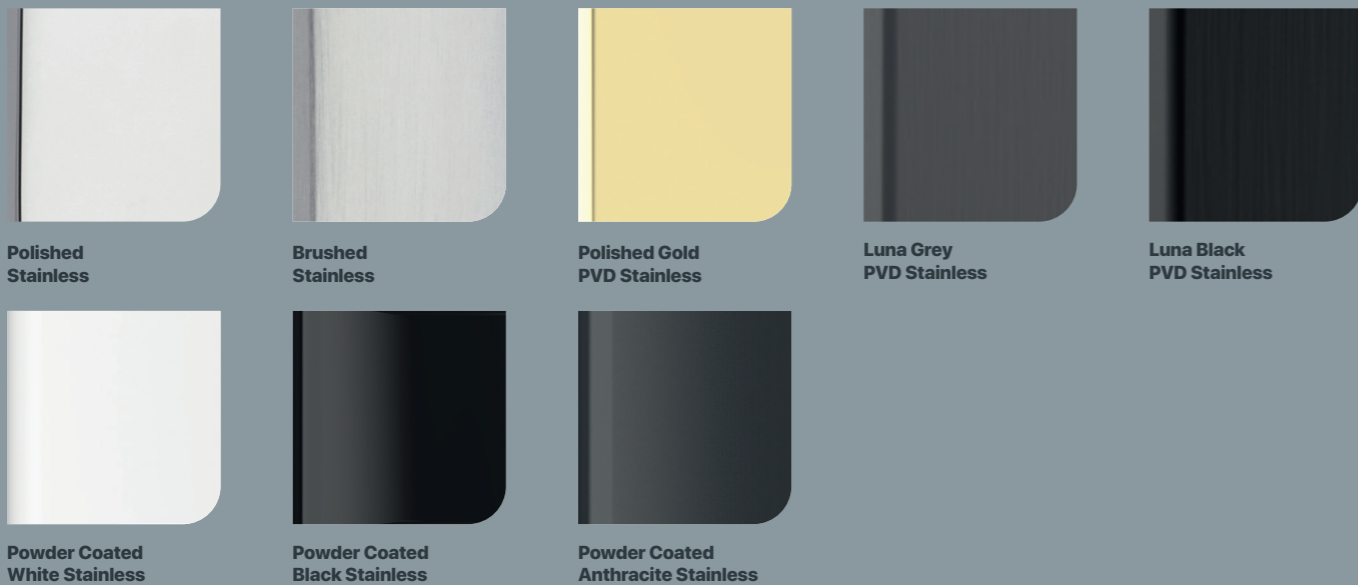

8 Suited Stainless Steel Finishes.