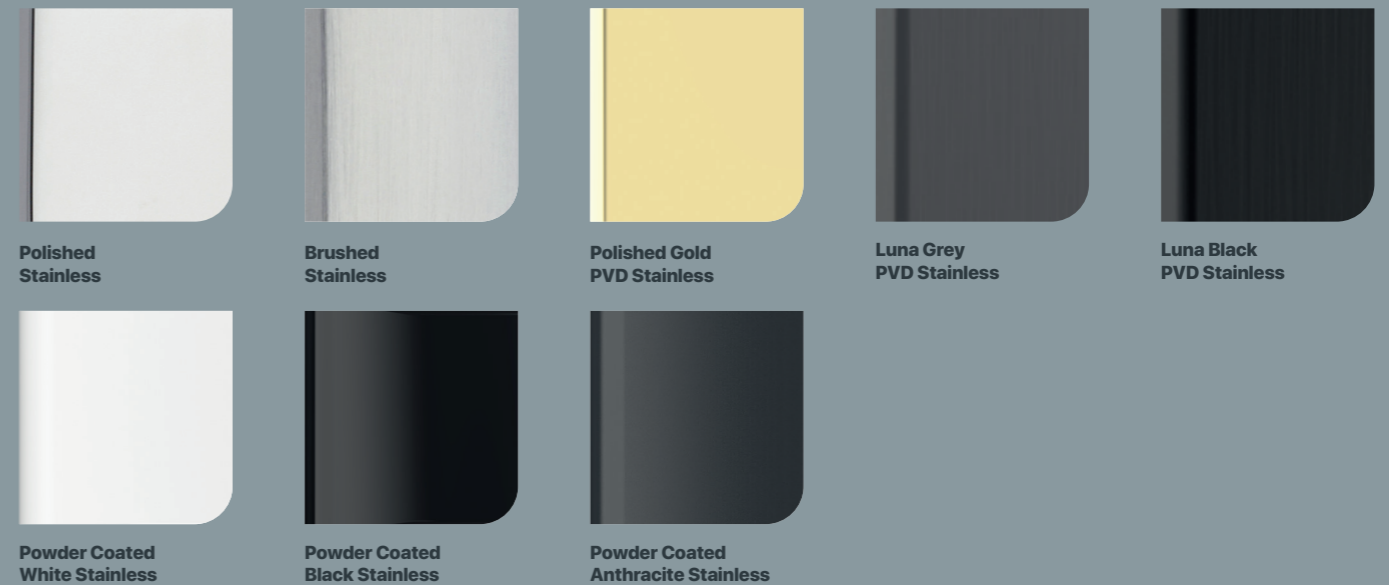

8 Suited Stainless Steel Finishes.