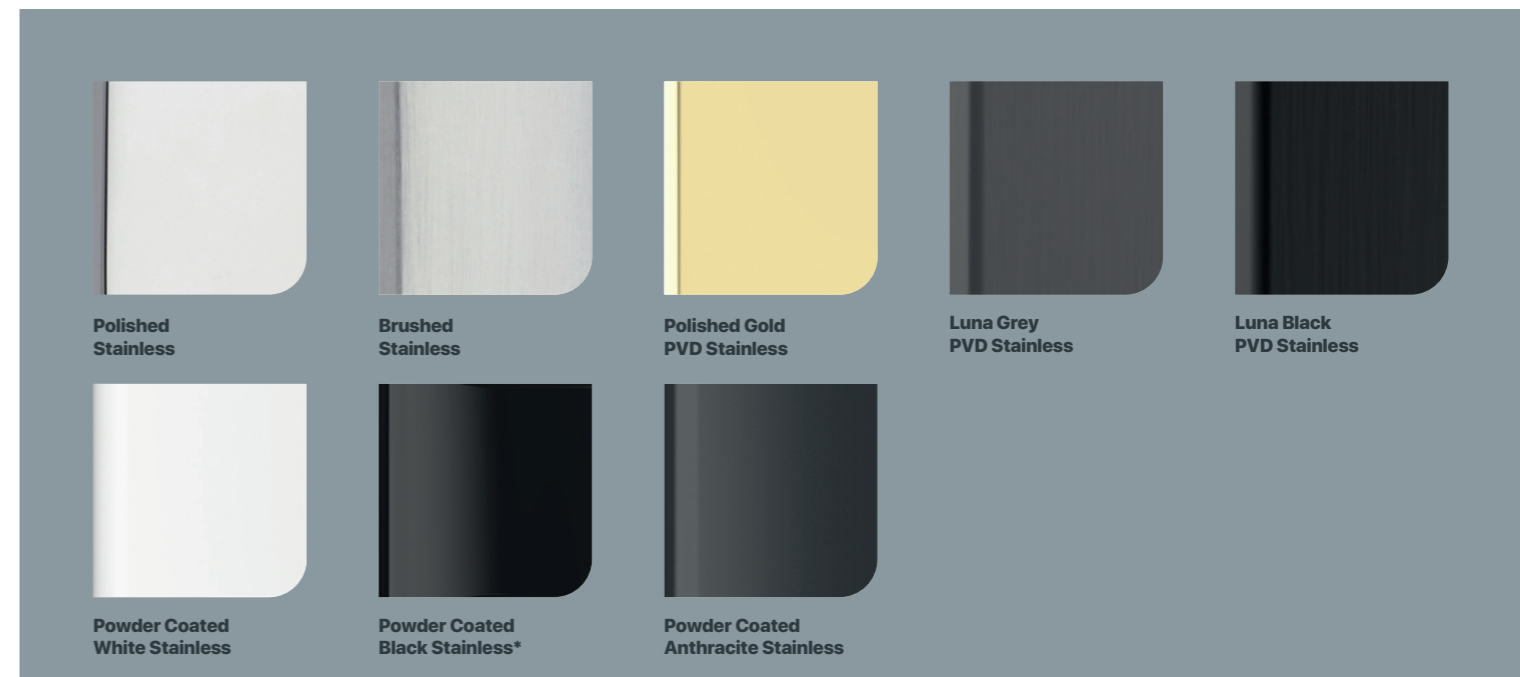

8 Suited Stainless Steel Finishes.