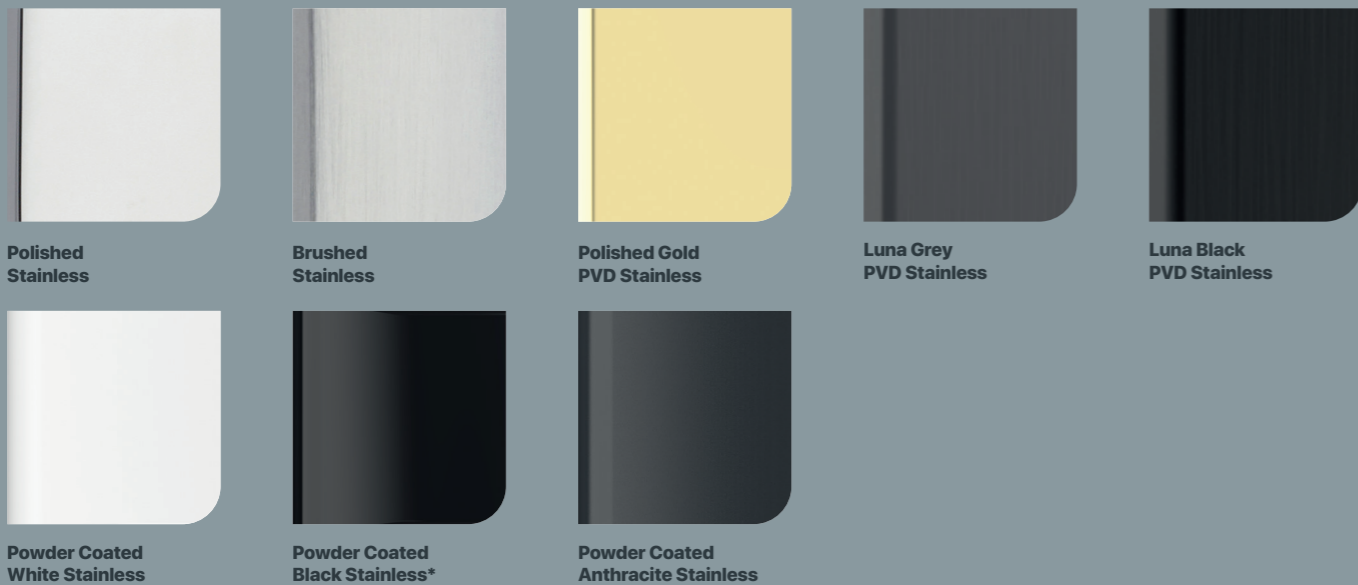

8 Suited Stainless Steel Finishes.

*Special order only

Stainless Steel Door Handle.

The Harbour Collection Stainless Steel Door Handle is crafted to stand the test of time, offering both 25 years surface and mechanical guarantees. With exceptional durability and sleek design, it's the perfect choice for a variety of applications.